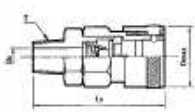

Connector

Connector

how to order:

SM

20

S

SM	
SF	
SH	
SP	

20:G 1/4"
30:G 3/8"
40:G 1/2"

S:铜材
B:铜材
SS:不锈钢材

SM(outer thread)

type	thread T	dimension		
		Ls	Ømm	Bs
SM-20	G 1/4"	55.5	φ 25	φ 7.5
SM-30	G 3/8"	57.5	φ 25	φ 7.5
SM-40	G 1/2"	59.5	φ 25	φ 9

SF(inner thread)

type	thread T	dimension		
		Ls	Ømm	Bs
SF-20	G 1/4"	52.5	φ 25	φ 7.5
SF-30	G 3/8"	54.5	φ 25	φ 7.5
SF-40	G 1/2"	54.5	φ 25	φ 9

SH(Joint type)

type	hose size T	dimension		
		Ls	Ømm	Bs
SH-20	5/16" Hose	72.5	φ 25	φ 5
SH-30	3/8" Hose	76.5	φ 25	φ 7.5
SH-40	1/2" Hose	78.5	^{sec} 26/30	φ 9

SP(nut)

type	Nut size dia. x dia (mm)	dimension		
		Ls	Ømm	Bs
SP-20	5 x 8	56.5	φ 25	φ 4
SP-30	6.5 x 10	58	φ 26	φ 5
SP-40	8 x 12	59	φ 26	φ 6

type	thread	dimension		
		Lp	Ømm	Bp
PM-20	G 1/4"	41	^{sec} 17/16.2	φ 7.5
PM-30	G 3/8"	43	^{sec} 17/19.6	φ 7.5
PM-40	G 1/2"	46	^{sec} 21/42.2	φ 7.5

PF (inner thread)

type	Thread	dimension		
		Lp	Ømm	Bp
PH-20	G 1/4"	38	^{sec} 17/16.2	φ 7.5
PH-30	G 3/8"	41	^{sec} 21/24.2	φ 7.5
PH-40	G 1/2"	43	^{sec} 26/30	φ 7.5