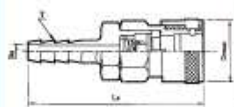

Connector

Connector

how to order:

SM

20

S

SM	
SF	
SH	
SP	

20:G 1/4"
30:G 3/8"
40:G 1/2"

S:铜材
B:铜材
SS:不锈钢材

SM(outer thread)

type	thread T	dimension		
		Ls	Ømm	Bs
SM-20	G 1/4"	55.5	φ 25	φ 7.5
SM-30	G 3/8"	57.5	φ 25	φ 7.5
SM-40	G 1/2"	59.5	φ 25	φ 9

SF(inner thread)

type	thread T	dimension		
		Ls	Ømm	Bs
SF-20	G 1/4"	52.5	φ 25	φ 7.5
SF-30	G 3/8"	54.5	φ 25	φ 7.5
SF-40	G 1/2"	54.5	φ 25	φ 9

SH(Joint type)

type	hose size T	dimension		
		Ls	Ømm	Bs
SH-20	5/16" Hose	72.5	φ 25	φ 5
SH-30	3/8" Hose	76.5	φ 25	φ 7.5
SH-40	1/2" Hose	78.5	^{sec} 26/30	φ 9

SP(nut)

type	Nut size dia. x dia (mm)	dimension		
		Ls	Ømm	Bs
SP-20	5 x 8	56.5	φ 25	φ 4
SP-30	6.5 x 10	58	φ 26	φ 5
SP-40	8 x 12	59	φ 26	φ 6

type	thread	dimension		
		Lp	Ømm	Bp
PM-20	G 1/4"	41	^{sec} 17/16.2	φ 7.5
PM-30	G 3/8"	43	^{sec} 17/19.6	φ 7.5
PM-40	G 1/2"	46	^{sec} 21/42.2	φ 7.5

PF (inner thread)

type	Thread	dimension		
		Lp	Ømm	Bp
PH-20	G 1/4"	38	^{sec} 17/16.2	φ 7.5
PH-30	G 3/8"	41	^{sec} 21/24.2	φ 7.5
PH-40	G 1/2"	43	^{sec} 26/30	φ 7.5