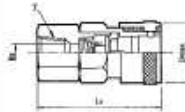

Connector

Connector

how to order:

SM

20

S

SM	
SF	
SH	
SP	

20:G 1/4"
30:G 3/8"
40:G 1/2"

S:铜材
B:铜材
SS:不锈钢材

SM(outer thread)

type	thread T	dimension		
		Ls	Ømm	Bs
SM-20	G 1/4"	55.5	φ 25	φ 7.5
SM-30	G 3/8"	57.5	φ 25	φ 7.5
SM-40	G 1/2"	59.5	φ 25	φ 9

SF(inner thread)

type	thread T	dimension		
		Ls	Ømm	Bs
SF-20	G 1/4"	52.5	φ 25	φ 7.5
SF-30	G 3/8"	54.5	φ 25	φ 7.5
SF-40	G 1/2"	54.5	φ 25	φ 9

SH(Joint type)

type	hose size T	dimension		
		Ls	Ømm	Bs
SH-20	5/16" Hose	72.5	φ 25	φ 5
SH-30	3/8" Hose	76.5	φ 25	φ 7.5
SH-40	1/2" Hose	78.5	^{sec} 26/30	φ 9

SP(nut)

type	Nut size dia. x dia (mm)	dimension		
		Ls	Ømm	Bs
SP-20	5 x 8	56.5	φ 25	φ 4
SP-30	6.5 x 10	58	φ 26	φ 5
SP-40	8 x 12	59	φ 26	φ 6

type	thread	dimension		
		Lp	Ømm	Bp
PM-20	G 1/4"	41	^{sec} 17/16.2	φ 7.5
PM-30	G 3/8"	43	^{sec} 17/19.6	φ 7.5
PM-40	G 1/2"	46	^{sec} 21/42.2	φ 7.5

PF (inner thread)

type	Thread	dimension		
		Lp	Ømm	Bp
PH-20	G 1/4"	38	^{sec} 17/16.2	φ 7.5
PH-30	G 3/8"	41	^{sec} 21/24.2	φ 7.5
PH-40	G 1/2"	43	^{sec} 26/30	φ 7.5