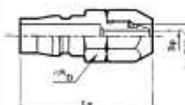

SH(Joint type)

type	hose size T	dimension		
		Ls	Ømm	Bs
SH-20	5/16" Hose	72.5	φ 25	φ 5
SH-30	3/8" Hose	76.5	φ 25	φ 7.5
SH-40	1/2" Hose	78.5	^{sec} 26/30	φ 9

SP(nut)

type	Nut size dia. x dia (mm)	dimension		
		Ls	Ømm	Bs
SP-20	5 x 8	56.5	φ 25	φ 4
SP-30	6.5 x 10	58	φ 26	φ 5
SP-40	8 x 12	59	φ 26	φ 6

type	thread	dimension		
		Lp	Ømm	Bp
PM-20	G 1/4"	41	^{sec} 17/16.2	φ 7.5
PM-30	G 3/8"	43	^{sec} 17/19.6	φ 7.5
PM-40	G 1/2"	46	^{sec} 21/42.2	φ 7.5

PF (inner thread)

type	Thread	dimension		
		Lp	Ømm	Bp
PH-20	G 1/4"	38	^{sec} 17/16.2	φ 7.5
PH-30	G 3/8"	41	^{sec} 21/24.2	φ 7.5
PH-40	G 1/2"	43	^{sec} 26/30	φ 7.5

PH(Joint type)

type	hose size T	dimension		
		Lp	Ømm	Bp
PH-20	5/16" Hose	58	φ 16	φ 5
PH-30	3/8" Hose	62	φ 16	φ 7.5
PH-40	1/2" Hose	64	φ 18	φ 7.5

PP (nut type)

型号	Pe 尺寸 内径 x 外径 (mm)	尺寸(mm)		
		Lp	ØD	Bp
PP-20	5 x 8	42.5	^{sec} 14/16.2	φ 4
PP-30	6.5 x 10	44.5	^{sec} 16/18.2	φ 5
PP-40	8 x 12	45	^{sec} 17/19.2	φ 6

Model	Size
SH-20	5/16" Tube
SH-30	3/8" Tube
SH-40	1/2" Tube

SH

Model	Size
SF-20	1/4 PT
SF-30	3/8 PT
SF-40	1/2 PT

SF

Model	Size
SM-20	1/4 PT
SM-30	3/8 PT
SM-40	1/2 PT

SM

Model	Size
SP-20	5/16" Tube
SP-30	3/8" Tube
SP-40	1/2" Tube