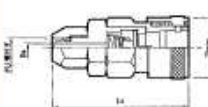

Connector

Connector

how to order:

SM

20

S

SM	
SF	
SH	
SP	

20:G 1/4"
30:G 3/8"
40:G 1/2"

S:铜材
B:铜材
SS:不锈钢材

SM(outer thread)

type	thread T	dimension		
		Ls	Ømm	Bs
SM-20	G 1/4"	55.5	φ 25	φ 7.5
SM-30	G 3/8"	57.5	φ 25	φ 7.5
SM-40	G 1/2"	59.5	φ 25	φ 9

SF(inner thread)

type	thread T	dimension		
		Ls	Ømm	Bs
SF-20	G 1/4"	52.5	φ 25	φ 7.5
SF-30	G 3/8"	54.5	φ 25	φ 7.5
SF-40	G 1/2"	54.5	φ 25	φ 9

SH(Joint type)

type	hose size T	dimension		
		Ls	Ømm	Bs
SH-20	5/16" Hose	72.5	φ 25	φ 5
SH-30	3/8" Hose	76.5	φ 25	φ 7.5
SH-40	1/2" Hose	78.5	^{sec} 26/30	φ 9

SP(nut)

type	Nut size dia. x dia (mm)	dimension		
		Ls	Ømm	Bs
SP-20	5 x 8	56.5	φ 25	φ 4
SP-30	6.5 x 10	58	φ 26	φ 5
SP-40	8 x 12	59	φ 26	φ 6

type	thread	dimension		
		Lp	Ømm	Bp
PM-20	G 1/4"	41	^{sec} 17/16.2	φ 7.5
PM-30	G 3/8"	43	^{sec} 17/19.6	φ 7.5
PM-40	G 1/2"	46	^{sec} 21/42.2	φ 7.5

PF (inner thread)

type	Thread	dimension		
		Lp	Ømm	Bp
PH-20	G 1/4"	38	^{sec} 17/16.2	φ 7.5
PH-30	G 3/8"	41	^{sec} 21/24.2	φ 7.5
PH-40	G 1/2"	43	^{sec} 26/30	φ 7.5